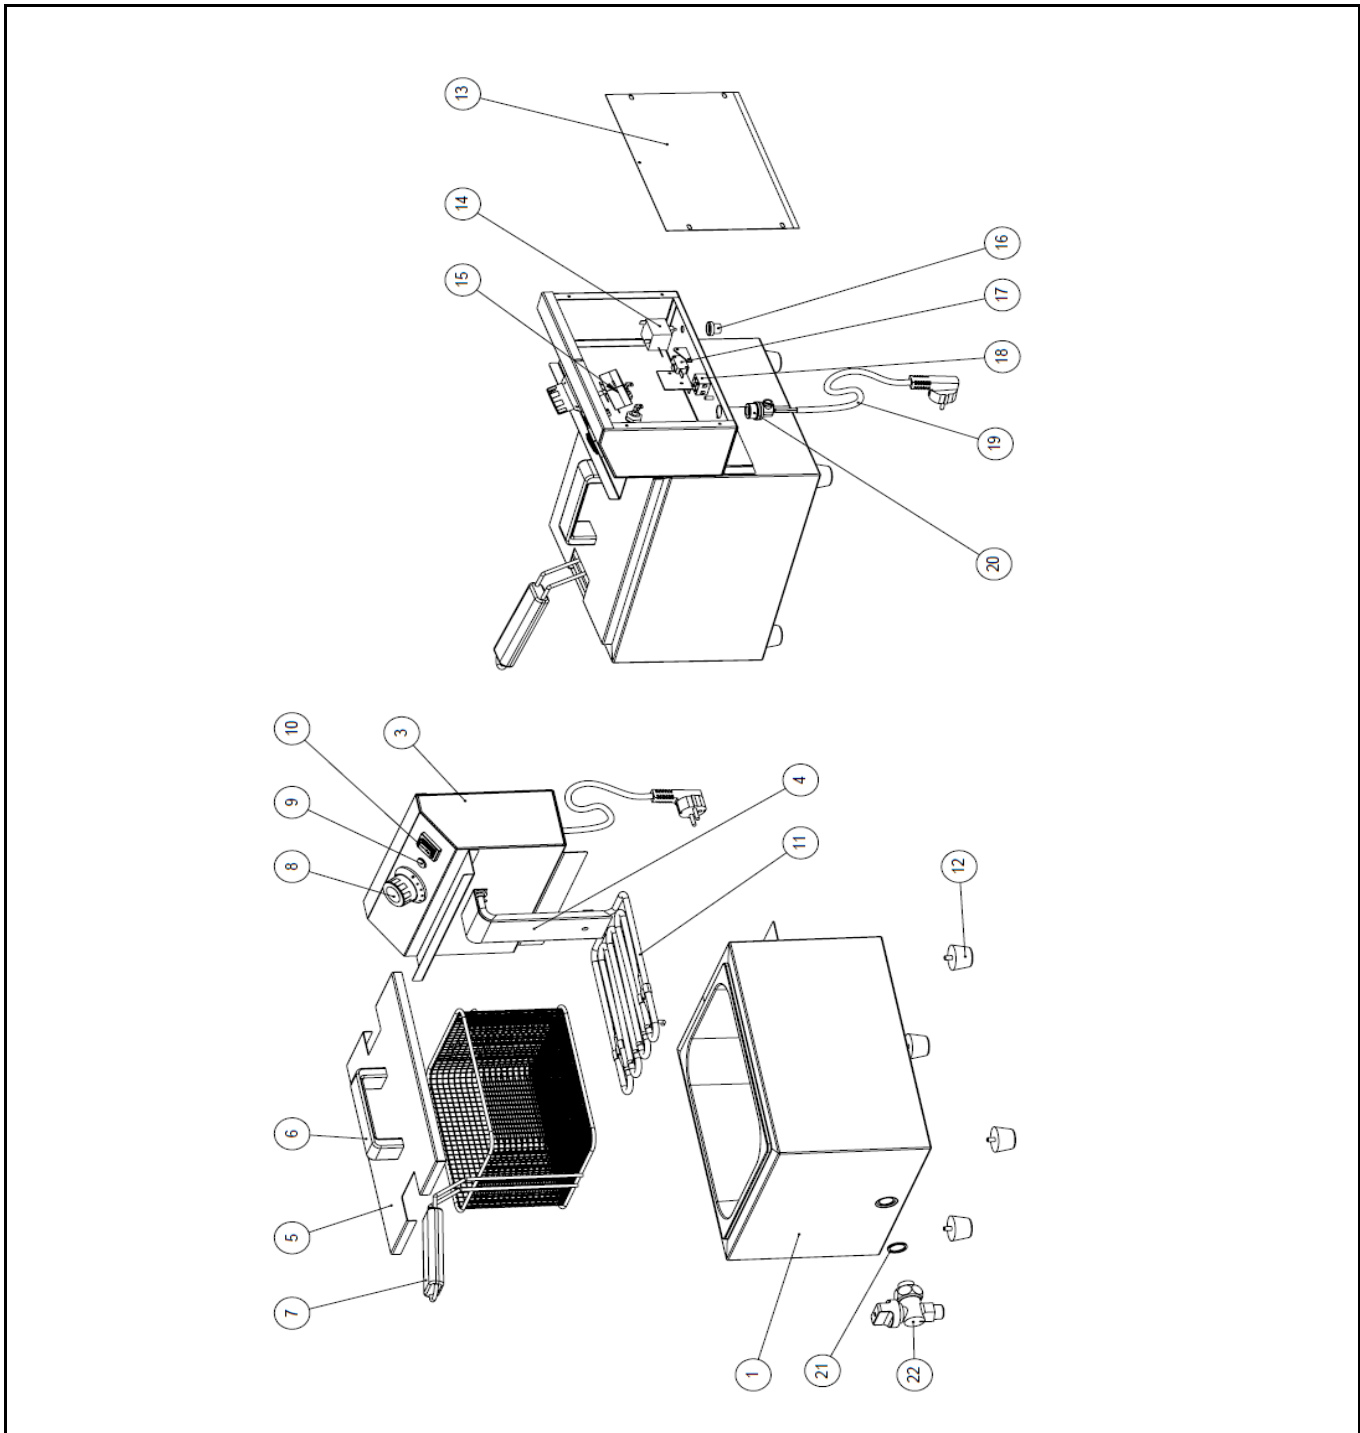

Drawing

 HENDI FOOD SERVICE EQUIPMENT Hendi B.V. Steenoven 21 3911 TX Rhenen The Netherlands	Batch #	Appliance part#
	Batch nr 401182 and up (except 401248)	209202
	Description	
	Deep fryer Mastercook with drain tap 8L	

Date	15-07-2015	Revision #	Revision version 1,0
Revision	New model.		

Bill of materials (BOM)

 Hendi B.V. Steenoven 21 3911 TX Rhenen The Netherlands	Batch #	Appliance part#
	Batch nr 401182 and up (except 401248)	209202
	Description	
Deep fryer Mastercook with drain tap 8L		

Date	15-07-2015	Revision #	Revision version 1,0
Revision	New model.		

Item	Description	Part#	Quantity	Remark	Picture
1	Frame	n/a	1		
2	Fryer bassin	n/a	1		
3	Fryer head	932308	1	(complete assembly)	
4	Heat shield	nss	1	Available as 932308	
5	Lid	934869	1	Incl item 6	
6	Handle	nss	1	Available as 834869	
7	Fryer basket	933664	1		
8	Knob	934852	1	Also in 932308	
9	Indicator light	927526	1	Also in 932308	
10	Switch	205426	1	Also in 932308	
11	Element	nss	1	Available as 932308	
12	Feet	934876	4		
13	Back cover	nss	1	Available as 932308	
14	Hi-Limiter	930595	1	Also in 932308	
15	Thermostat	930557	1	Also in 932308	
16	Cover Hi-Limiter	nss	1	Available as 930595 and 932308	
17	Microswitch	207093	1	Also in 932308	
18	Terminal	930540	1	Also in 932308	
19	Power cord	205303	1	Also in 932308	
20	Pull relief	912201	1	Also in 932308	
21	Gasket silicone	931042	1		
22	Faucet	251515	1		

n/a -> not available

nss -> not sold separately

Circuit diagram

 <b style="font-size: 24px; font-weight: bold;">HENDI <small>FOOD SERVICE EQUIPMENT</small> Hendi B.V. Steenoven 21 3911 TX Rhenen The Netherlands	Batch #	Appliance part#
	Batch nr 401182 and up (except 401248)	209202
	Description	
Deep fryer Mastercook with drain tap 8L		