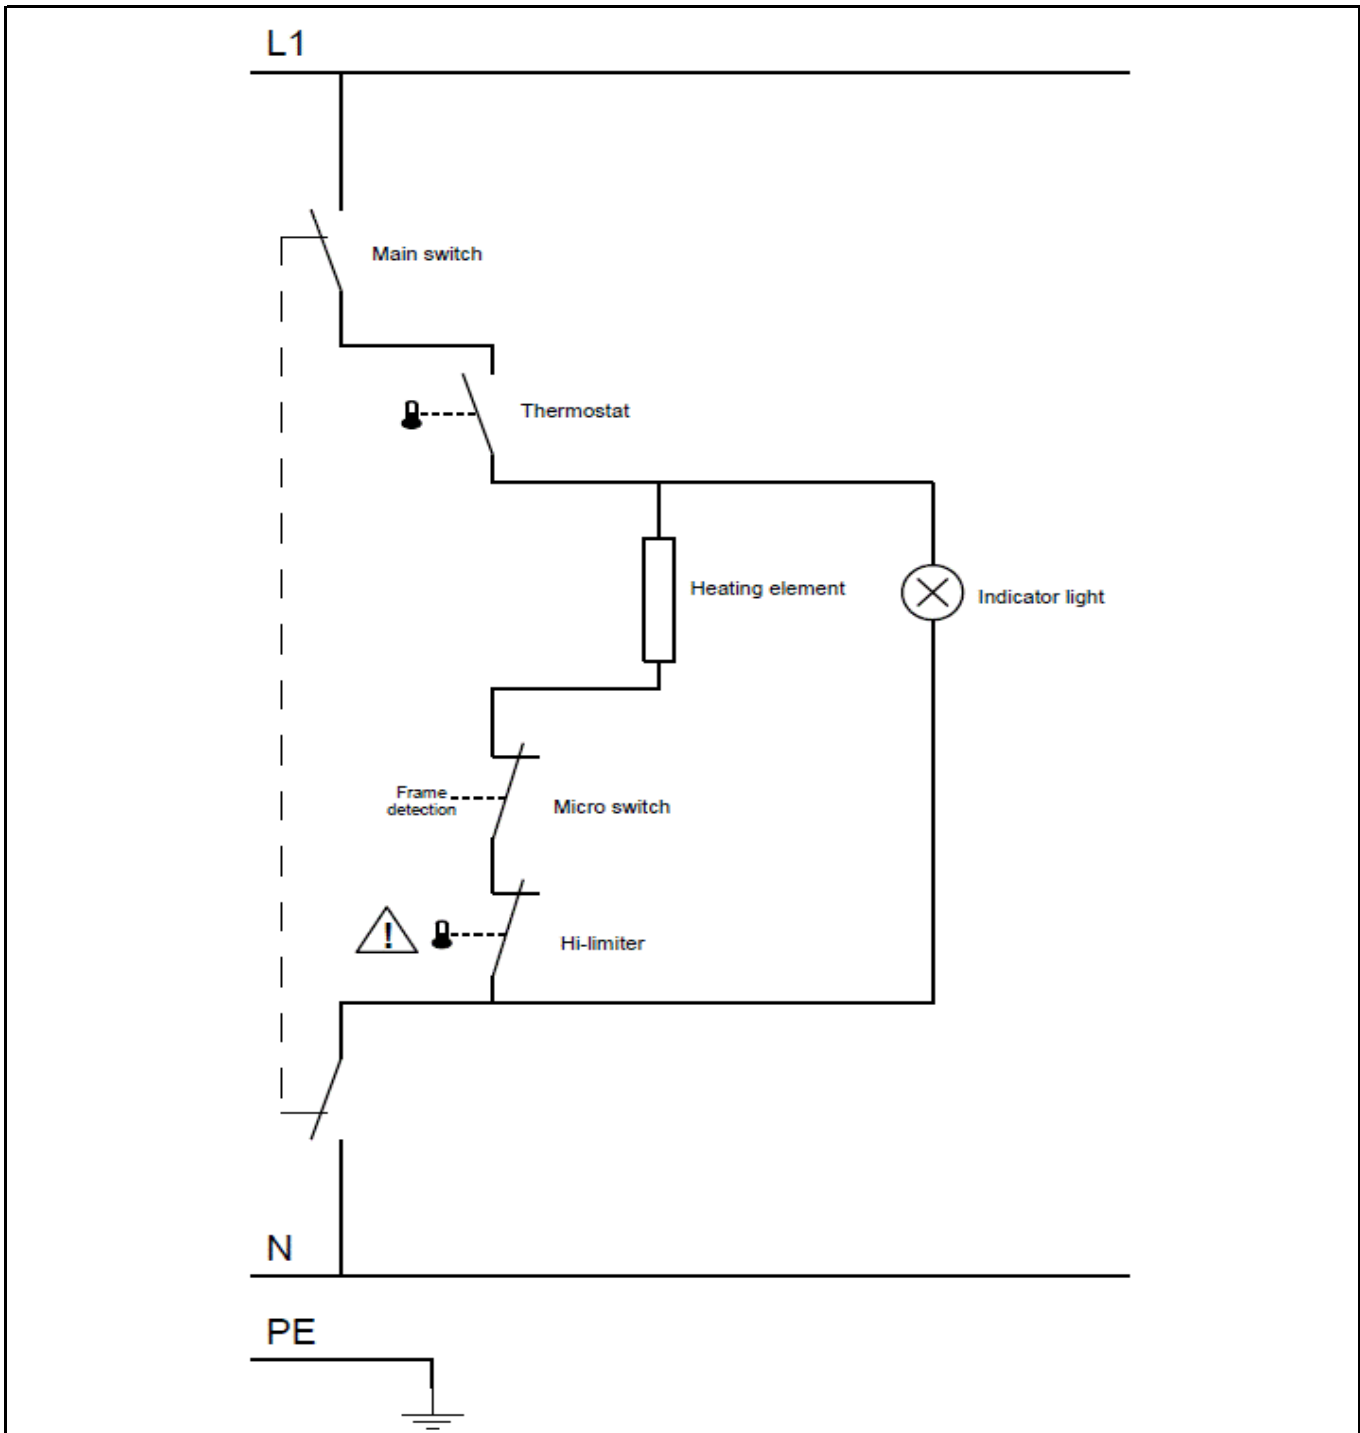

Circuit diagram

<b style="font-size: 24px; font-weight: bold;">HENDI FOOD SERVICE EQUIPMENT Hendi B.V. Steenoven 21 3911 TX Rhenen The Netherlands	Batch #	Appliance part#
	Batch nr 401182 and up (except 401248)	209202
	Description	
Deep fryer Mastercook with drain tap 8L		

Date	15-07-2015	Revision #	Revision version 1,0
Revision	New model.